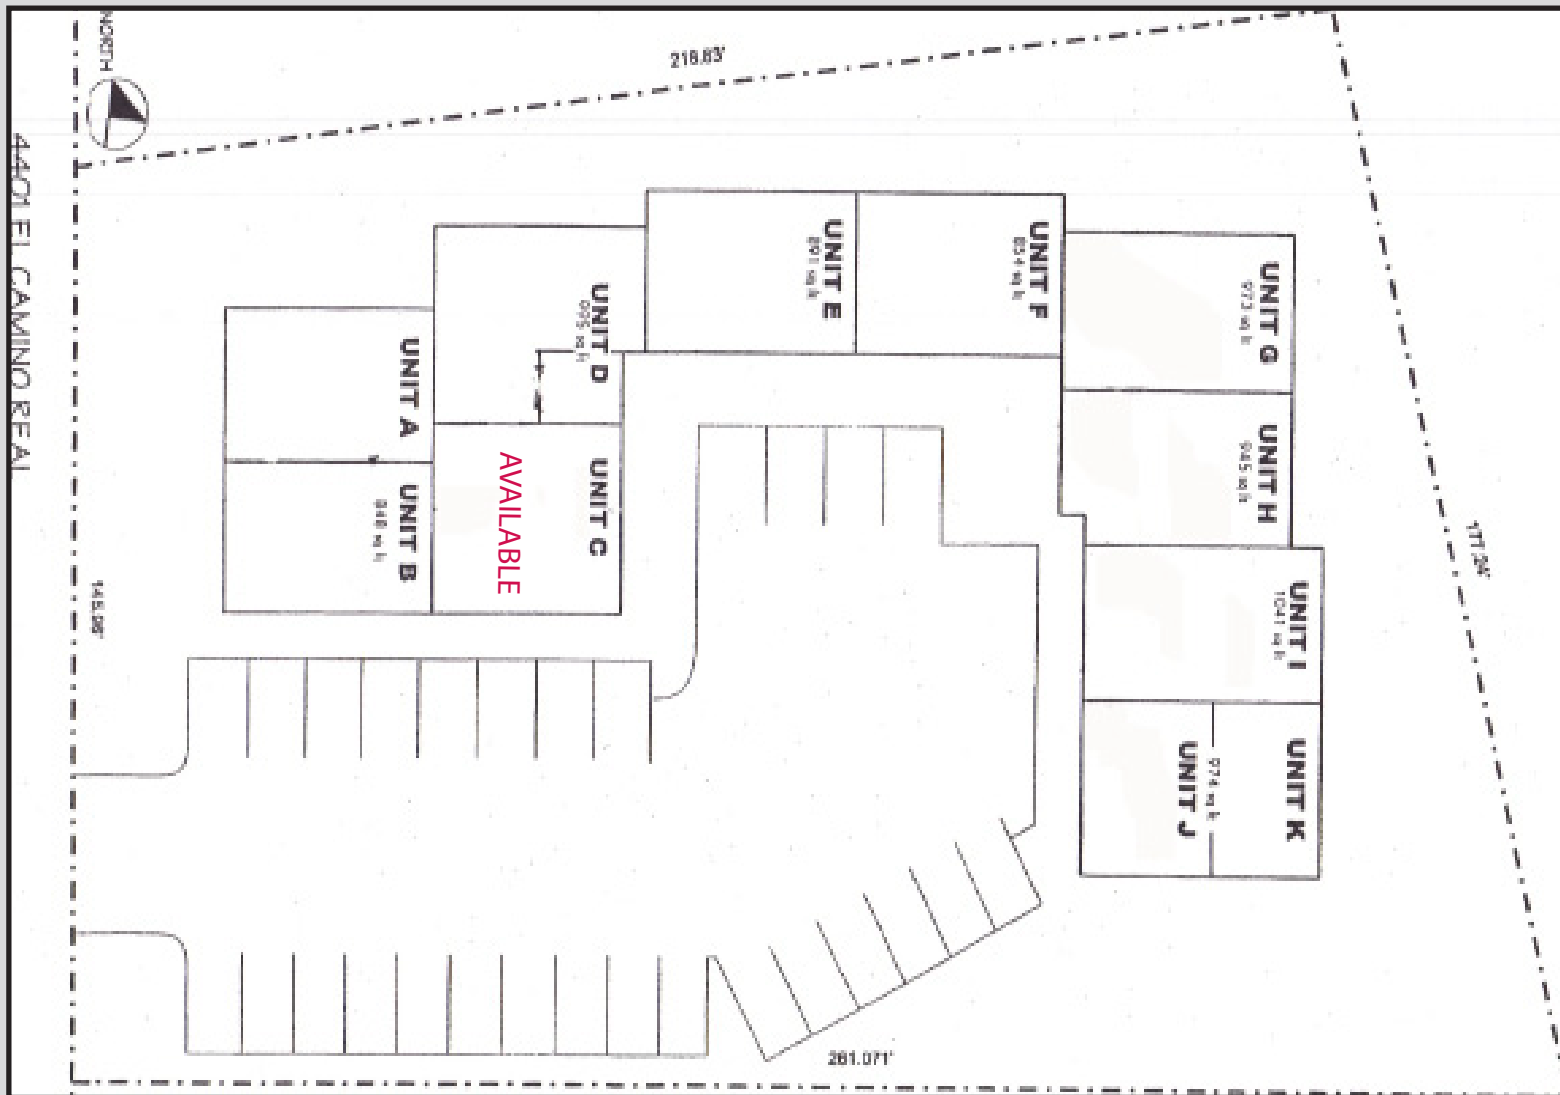

PACIFICA PASO ROBLES
504 First St, Ste A, Paso Robles, CA 93446
Office: (805) 237-4040 • Fax: (805) 237-4041
www.PacificaPasoRobles.com

Michelle Dupre
michelle@pacificacre.com
CalDRE#01253477

Bryan Beckham
bryan@pacificacre.com
CalDRE#01072713