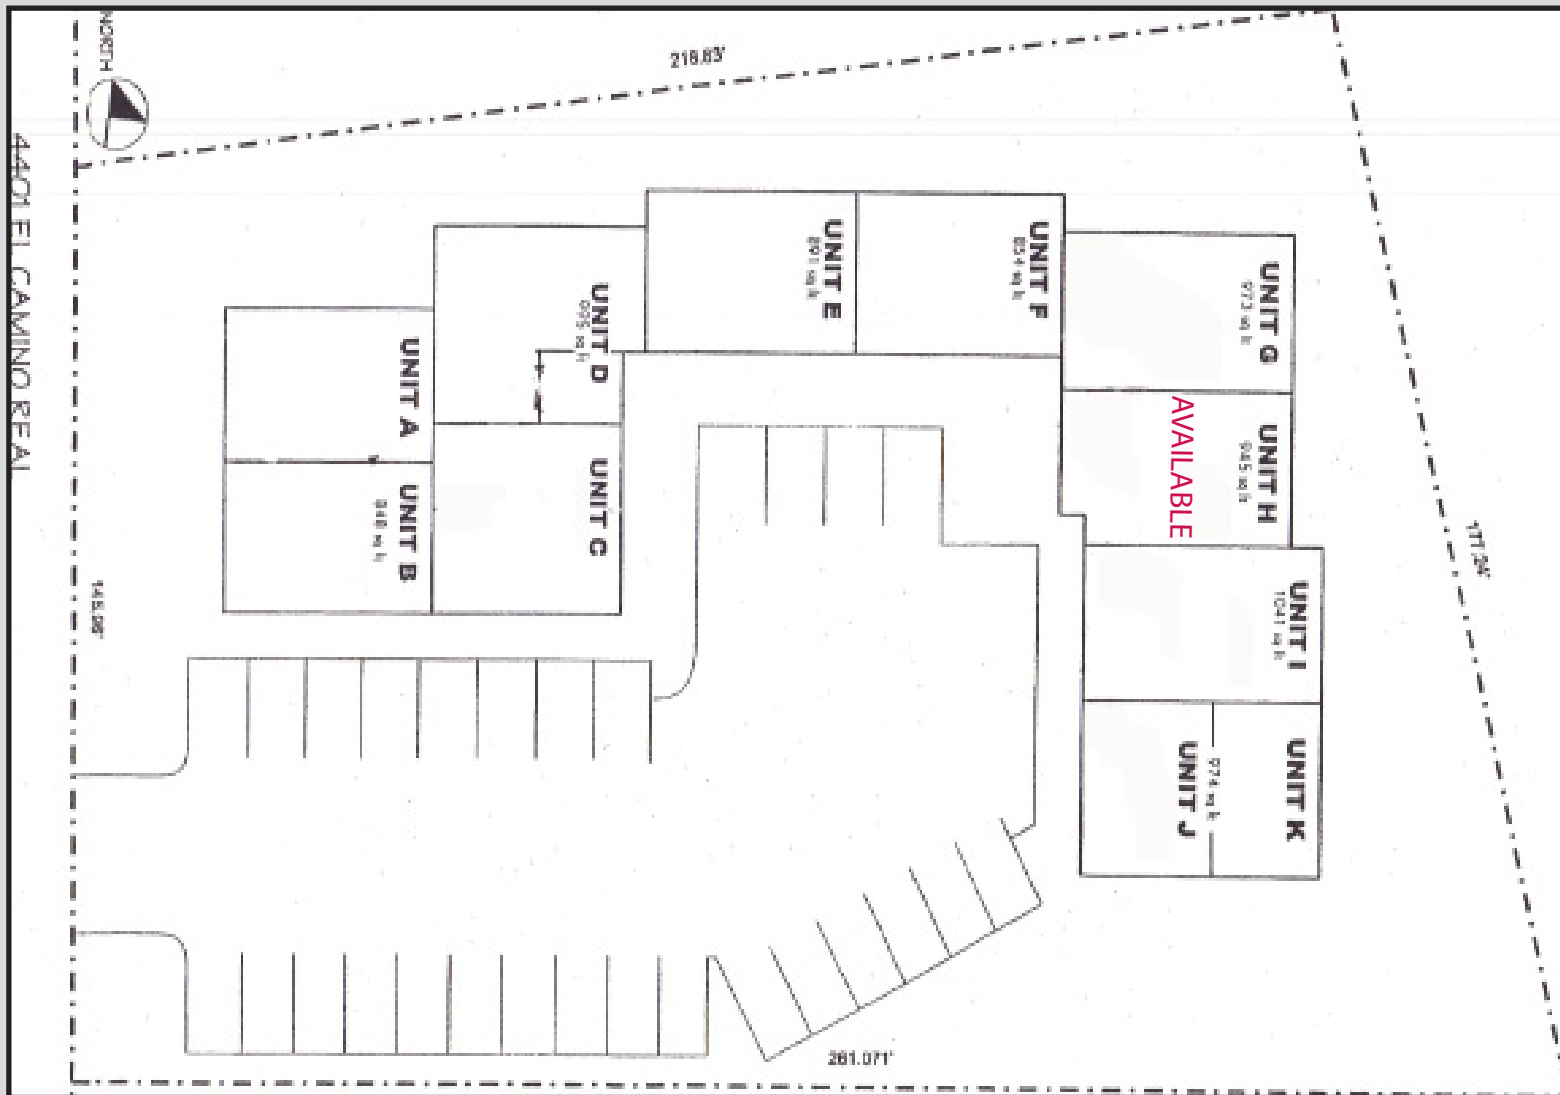

PACIFICA PASO ROBLES
504 First St, Ste A, Paso Robles, CA 93446
Office: (805) 237-4040 • Fax: (805) 237-4041
www.PacificaPasoRobles.com

Michelle Dupre
michelle@pacificacre.com
CalDRE#01253477

Bryan Beckham
bryan@pacificacre.com
CalDRE#01072713